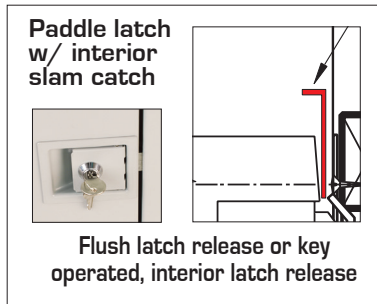

BEST in Quality! **GOOD in Price!**

SUBMITTAL SHEET

FRONT ELEVATION

WALLS & CEILINGS

SECTION DETAIL

This Premium precision-flush access door for wall and ceiling installation far surpasses other doors. The WB GP 102 Series Premium features close assist, paddle latch and interior latch release.

SPECIFICATIONS:

- Door:** 14 ga. steel with radius corners
- Trim:** 16 ga. steel
- Finish:** Primed white baked enamel, **paintable surface**
- Latch:** Paddle latch with slam catch, flush latch release or key operated, interior latch release
- Hinges:** Continuous piano hinge only, with self-closing, spring closing self assist