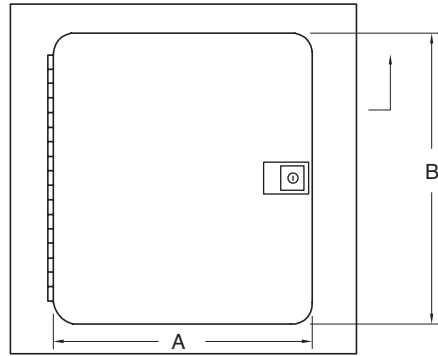

BEST in Quality! **GOOD in Price!**

SUBMITTAL SHEET

FRONT ELEVATION

WALLS & CEILINGS

SECTION DETAIL

This Premium precision-flush access door for wall and ceiling installation far surpasses other doors. The WB GP 102 Series Premium features close assist, paddle latch and interior latch release.

SPECIFICATIONS:

- Door:** 14 ga. steel with radius corners
- Trim:** 16 ga. steel
- Finish:** Primed white baked enamel, **paintable surface**
- Latch:** Paddle latch with slam catch, flush latch release or key operated, interior latch release
- Hinges:** Continuous piano hinge only, with self-closing, spring closing self assist