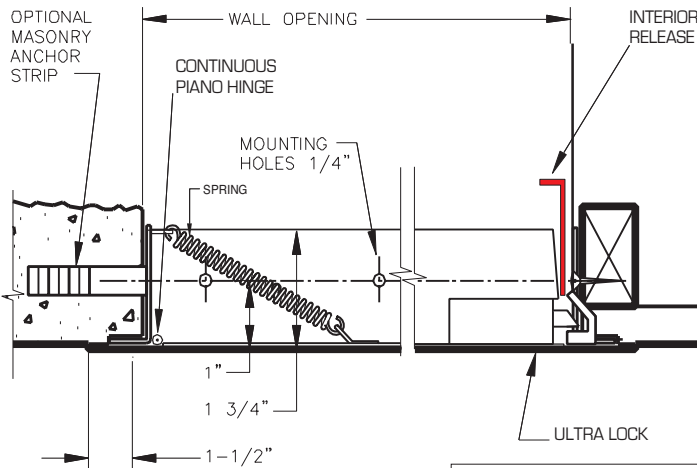

BEST in Quality! **GOOD in Price!**

SUBMITTAL SHEET

FRONT ELEVATION

WALLS & CEILINGS

SECTION DETAIL

This Premium precision-flush access door for wall and ceiling installation far surpasses other doors. The WB GP 102 Series Premium features close assist, paddle latch and interior latch release.

SPECIFICATIONS:

- Door:** 14 ga. steel with radius corners
- Trim:** 16 ga. steel
- Finish:** Primed white baked enamel, **paintable surface**
- Latch:** Paddle latch with slam catch, flush latch release or key operated, interior latch release
- Hinges:** Continuous piano hinge only, with self-closing, spring closing self assist