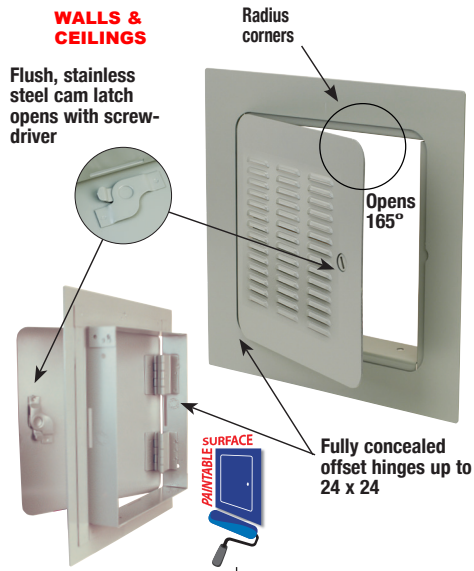

BEST in Quality! GOOD in Price!

SUBMITTAL SHEET

FRONT ELEVATION

SECTION DETAIL

SPECIFICATIONS:

- Door:** 14 ga. steel with radius corners
- Trim:** 18 ga. steel
- Finish:** Primed grey baked enamel, paintable surface
- Latches:** Flush, stainless steel cam latch
- Hinges:** Fully-concealed hinge up to and including 24 x 24. Allows opening to 165°, **Over 24 x 24 is semi-concealed allowing 180°**

OPTIONS (at additional cost)

- Finishes:**
- Stainless Steel Type 304 No. 4 Satin Finish Brushed
 - Stainless Steel Type 316 No. 4 Satin Finish Brushed
- Louver Options:**
- 1/4 louvers
 - 1/2 louvers
 - Full Louvers
- Options: (additional cost)**
- WB 151 Key Code Cylinder locks-keyed alike with 2 keys per lock
 - Mortise Best Lock and locks by others
 - Weather resistive neoprene gasket all 4 sides [Closed cell sponge, blend of Neoprene/EPDM/SBR. Meets ASTM D-1056: SCE 41, RE 41, 2A1; substrate UL 94HF-1 recognized]
 - Special sizes available

This Premium precision-flush access door for wall and ceiling installation promotes air flow and temperature control with louvered options

RELATED PRODUCTS

BETTER in Quality! BETTER in Price!

WB UAD 200 Series Utility Access Door