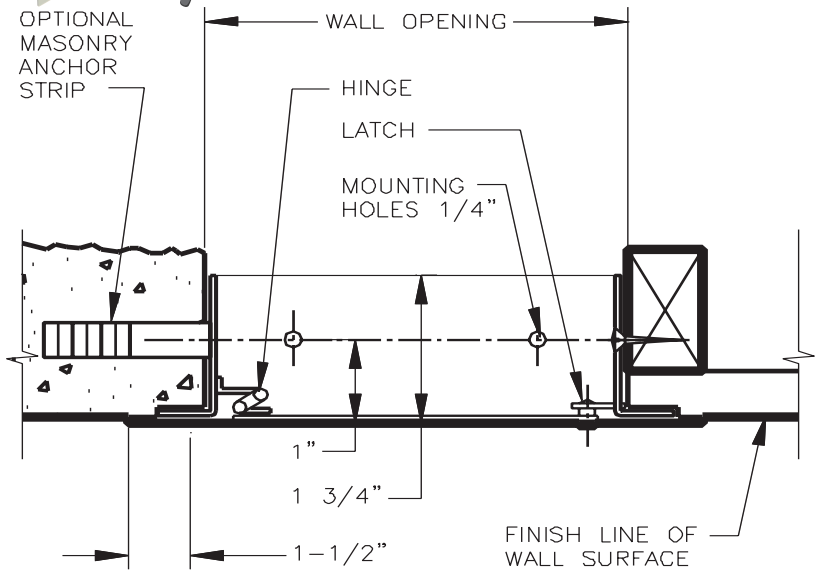

BEST in Quality! GOOD in Price!

SUBMITTAL SHEET

FRONT ELEVATION

SECTION DETAIL

SPECIFICATIONS:

- Door:** 14 ga. steel with radius corners
- Trim:** 18 ga. steel
- Finish:** Primed grey baked enamel, paintable surface
- Latches:** Flush, stainless steel cam latch
- Hinges:** Fully-concealed hinge up to and including 24 x 24. Allows opening to 165°, **Over 24 x 24 is semi-concealed allowing 180°**

OPTIONS (at additional cost)

- Finishes:**
- Stainless Steel Type 304 No. 4 Satin Finish Brushed
 - Stainless Steel Type 316 No. 4 Satin Finish Brushed
- Louver Options:**
- 1/4 louvers
 - 1/2 louvers
 - Full Louvers
- Options: (additional cost)**
- WB 151 Key Code Cylinder locks-keyed alike with 2 keys per lock
 - Mortise Best Lock and locks by others
 - Weather resistive neoprene gasket all 4 sides [Closed cell sponge, blend of Neoprene/EPDM/SBR. Meets ASTM D-1056: SCE 41, RE 41, 2A1; substrate UL 94HF-1 recognized]
 - Special sizes available