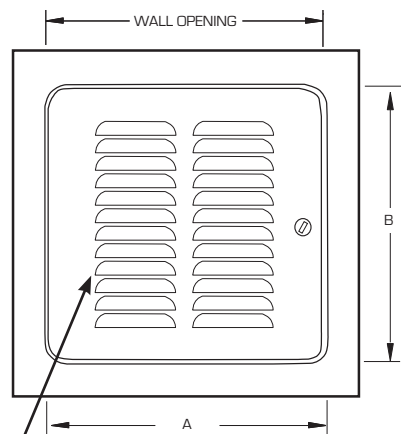

BEST in Quality! GOOD in Price!

SUBMITTAL SHEET

FRONT ELEVATION

SECTION DETAIL

SPECIFICATIONS:

- Door:** 14 ga. steel with radius corners
- Trim:** 18 ga. steel
- Finish:** Primed grey baked enamel, paintable surface
- Latches:** Flush, stainless steel cam latch
- Hinges:** Fully-concealed hinge up to and including 24 x 24. Allows opening to 165°, **Over 24 x 24 is semi-concealed allowing 180°**

OPTIONS (at additional cost)

- Finishes:**
- Stainless Steel Type 304 No. 4 Satin Finish Brushed
 - Stainless Steel Type 316 No. 4 Satin Finish Brushed
- Louver Options:**
- 1/4 louvers
 - 1/2 louvers
 - Full Louvers
- Options: (additional cost)**
- WB 151 Key Code Cylinder locks-keyed alike with 2 keys per lock
 - Mortise Best Lock and locks by others
 - Weather resistive neoprene gasket all 4 sides [Closed cell sponge, blend of Neoprene/EPDM/SBR. Meets ASTM D-1056: SCE 41, RE 41, 2A1; substrate UL 94HF-1 recognized]
 - Special sizes available

This Premium precision-flush access door for wall and ceiling installation promotes air flow and temperature control with louvered options

RELATED PRODUCTS

BETTER in Quality! BETTER in Price!

WB UAD 200 Series Utility Access Door