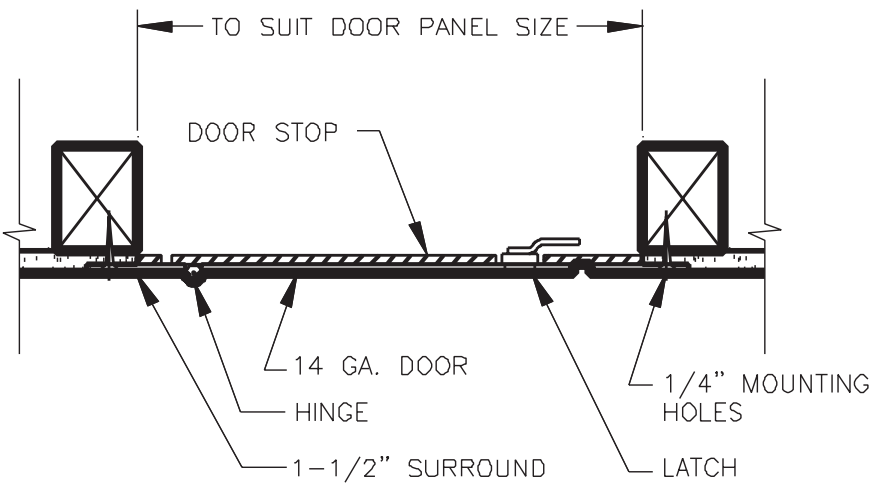

SUBMITTAL SHEET

Flush, stainless steel cam latch opens with screwdriver

FRONT ELEVATION

1/4" Mounting holes are 1/2" edge to frame

SECTION DETAIL

When access is a requirement without a framed opening, our precision fit surface mounted access door is the solution in all types of walls and ceilings. The frame is laser cut from one sheet of steel for visual aesthetics with no recess.

SPECIFICATIONS:

- Door:** 14 ga. steel, 1-1/2" trim
- Door Stops:** 16 ga. steel on 3 sides of door opening
- Finish:** Primed white baked enamel, **paintable surface**
- Latches:** Flush, stainless steel cam latch
- Hinge:** Full length piano hinge allows door to open to 180°