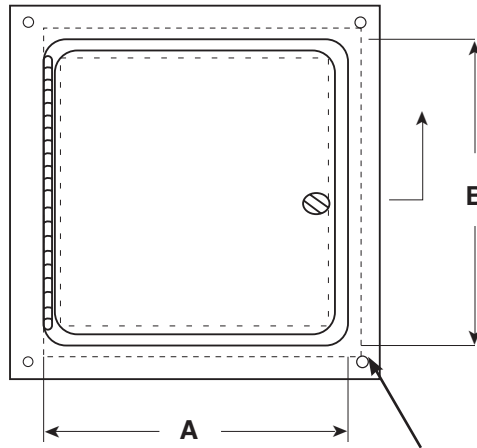

SUBMITTAL SHEET

Flush, stainless steel cam latch opens with screwdriver

FRONT ELEVATION

1/4" Mounting holes are 1/2" edge to frame

SECTION DETAIL

When access is a requirement without a framed opening, our precision fit surface mounted access door is the solution in all types of walls and ceilings. The frame is laser cut from one sheet of steel for visual aesthetics with no recess.

SPECIFICATIONS:

- Door:** 14 ga. steel, 1-1/2" trim
- Door Stops:** 16 ga. steel on 3 sides of door opening
- Finish:** Primed white baked enamel, **paintable surface**
- Latches:** Flush, stainless steel cam latch
- Hinge:** Full length piano hinge allows door to open to 180°

✓ Model No.	Door Size W x H	Wall Opening	Cam Latches	Ship Wt. Lbs.
SMP 120	6 x 6	6 1/4 x 6 1/4	1	4
SMP 120	8 x 8	8 1/4 x 8 1/4	1	5
SMP 120	8 x 12	8 1/4 x 12 1/4	1	6
SMP 120	8 x 16	8 1/4 x 16 1/4	1	8
SMP 120	10 x 10	10 1/4 x 10 1/4	3	6
SMP 120	12 x 12	12 1/4 x 12 1/4	3	8
SMP 120	12 x 16	12 1/4 x 16 1/4	3	10
SMP 120	12 x 18	12 1/4 x 18 1/4	3	11
SMP 120	12 x 24	12 1/4 x 24 1/4	4	15
SMP 120	14 x 14	14 1/4 x 14 1/4	3	10
SMP 120	14 x 24	14 1/4 x 24 1/4	3	14
SMP 120	16 x 16	16 1/4 x 16 1/4	3	13
SMP 120	16 x 20	16 1/4 x 20 1/4	3	16
SMP 120	16 x 24	16 1/4 x 24 1/4	4	17
SMP 120	18 x 18	18 1/4 x 18 1/4	3	14
SMP 120	18 x 24	18 1/4 x 24 1/4	4	18
SMP 120	18 x 36	18 1/4 x 36 1/4	5	29
SMP 120	20 x 20	20 1/4 x 20 1/4	3	17
SMP 120	20 x 24	20 1/4 x 24 1/4	4	21
SMP 120	20 x 30	20 1/4 x 30 1/4	4	23
SMP 120	22 x 22	22 1/4 x 22 1/4	4	22
SMP 120	22 x 24	22 1/4 x 24 1/4	4	23
SMP 120	22 x 30	22 1/4 x 30 1/4	4	25
SMP 120	22 x 36	22 1/4 x 36 1/4	5	32
SMP 120	24 x 24	24 1/4 x 24 1/4	4	24
SMP 120	24 x 30	24 1/4 x 30 1/4	4	27
SMP 120	24 x 36	24 1/4 x 36 1/4	5	35
SMP 120	24 x 48	24 1/4 x 48 1/4	6	43
SMP 120	30 x 30	30 1/4 x 30 1/4	6	32
SMP 120	30 x 36	30 1/4 x 36 1/4	6	39
SMP 120	32 x 32	32 1/4 x 32 1/4	6	35
SMP 120	36 x 36	36 1/4 x 36 1/4	7	44
SMP 120	36 x 48	36 1/4 x 48 1/4	8	57
SMP 120	48 x 48	48 1/4 x 48 1/4	12	70