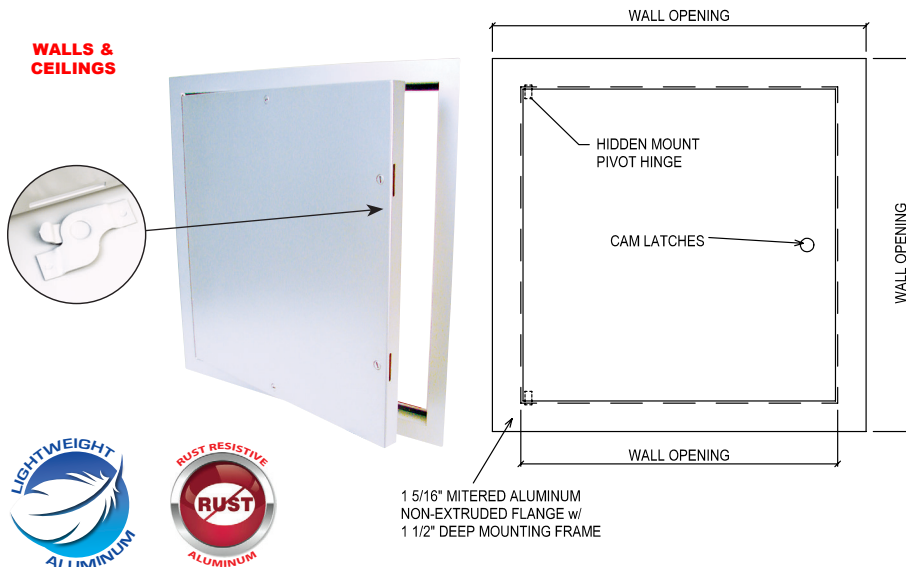

SUBMITTAL SHEET

FRONT ELEVATION

SPECIFICATIONS:

- Door & Trim:** Non-extruded .063 Aluminum
- Finish:** Primed white baked enamel, paintable surface
- Latch:** Flush aluminum cam latch
- Hinge:** Concealed continuous piano type
- Insulation:** 1" TUFF-RTM polyisocyanurate insulation, with 6.5 R-Value at 75° F mean temperature
- Gasket:** Neoprene gasket included on all 4 sides

This lightweight, insulated, all aluminum access door is ideal for exterior applications, and also those specific interior applications where corrosion or moisture is a concern. Access to large openings in walls and ceilings is made easy. The non-extruded door frame has the same visual aesthetic design as the GP 100 Series door. Comes with gasket on all 4 sides. The aluminum door panel is insulated with 1" TUFF-RTM polyisocyanurate.