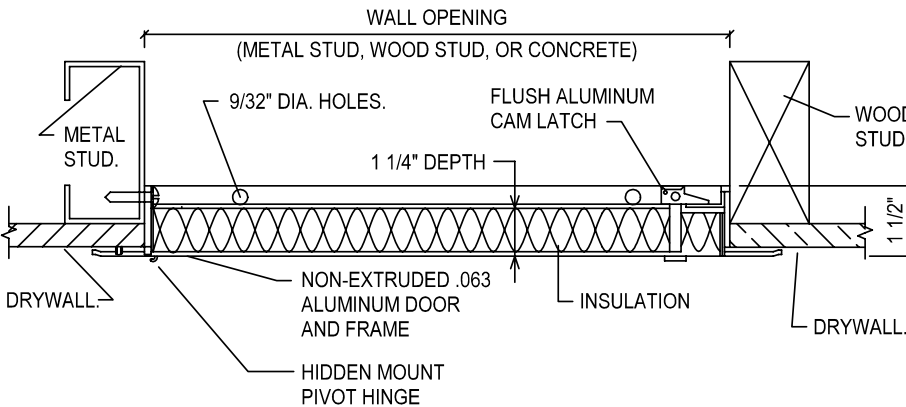

SECTION DETAIL

✓	Model No.	Door Size W x H	Wall Opening	Cam Latches	Ship Wt. Lbs.
	AL 1500	6 x 6	6 1/4 x 6 1/4	1	
	AL 1500	8 x 8	8 1/4 x 8 1/4	1	
	AL 1500	8 x 12	8 1/4 x 12 1/4	1	
	AL 1500	8 x 16	8 1/4 x 16 1/4	1	
	AL 1500	10 x 10	10 1/4 x 10 1/4	3	
	AL 1500	12 x 12	12 1/4 x 12 1/4	3	
	AL 1500	12 x 16	12 1/4 x 16 1/4	3	
	AL 1500	12 x 18	12 1/4 x 18 1/4	3	
	AL 1500	12 x 24	12 1/4 x 24 1/4	4	
	AL 1500	14 x 14	14 1/4 x 14 1/4	3	
	AL 1500	14 x 24	14 1/4 x 24 1/4	3	
	AL 1500	16 x 16	16 1/4 x 16 1/4	3	
	AL 1500	16 x 20	16 1/4 x 20 1/4	3	
	AL 1500	16 x 24	16 1/4 x 24 1/4	4	
	AL 1500	18 x 18	18 1/4 x 18 1/4	3	
	AL 1500	18 x 24	18 1/4 x 24 1/4	4	
	AL 1500	18 x 36	18 1/4 x 36 1/4	5	
	AL 1500	20 x 20	20 1/4 x 20 1/4	3	
	AL 1500	20 x 24	20 1/4 x 24 1/4	4	
	AL 1500	20 x 30	20 1/4 x 30 1/4	4	
	AL 1500	22 x 22	22 1/4 x 22 1/4	4	
	AL 1500	22 x 24	22 1/4 x 24 1/4	4	
	AL 1500	22 x 30	22 1/4 x 30 1/4	4	
	AL 1500	22 x 36	22 1/4 x 36 1/4	5	
	AL 1500	24 x 24	24 1/4 x 24 1/4	4	
	AL 1500	24 x 30	24 1/4 x 30 1/4	4	
	AL 1500	24 x 36	24 1/4 x 36 1/4	5	
	AL 1500	24 x 48	24 1/4 x 48 1/4	6	
	AL 1500	30 x 30	30 1/4 x 30 1/4	6	
	AL 1500	30 x 36	30 1/4 x 36 1/4	6	
	AL 1500	32 x 32	32 1/4 x 32 1/4	6	
	AL 1500	36 x 36	36 1/4 x 36 1/4	7	
	AL 1500	36 x 48	36 1/4 x 48 1/4	8	
	AL 1500	48 x 48	48 1/4 x 48 1/4	12	

This lightweight, insulated, all aluminum access door is ideal for exterior applications, and also those specific interior applications where corrosion or moisture is a concern. Access to large openings in walls and ceilings is made easy. The non-extruded door frame has the same visual aesthetic design as the GP 100 Series door. Comes with gasket on all 4 sides. The aluminum door panel is insulated with 1" TUFF-RTM polyisocyanurate.

Project: _____ Date: _____
Contractor: _____ Architect: _____
Sizes: _____ Quantity: _____ App Initials: _____

1330 Progress Drive • Front Royal, VA 22630 • Phone: 1-800-255-5515 • www.wbdoors.com

Family Owned & Operated
Since 1990

BuyOnline
WBCA 2019