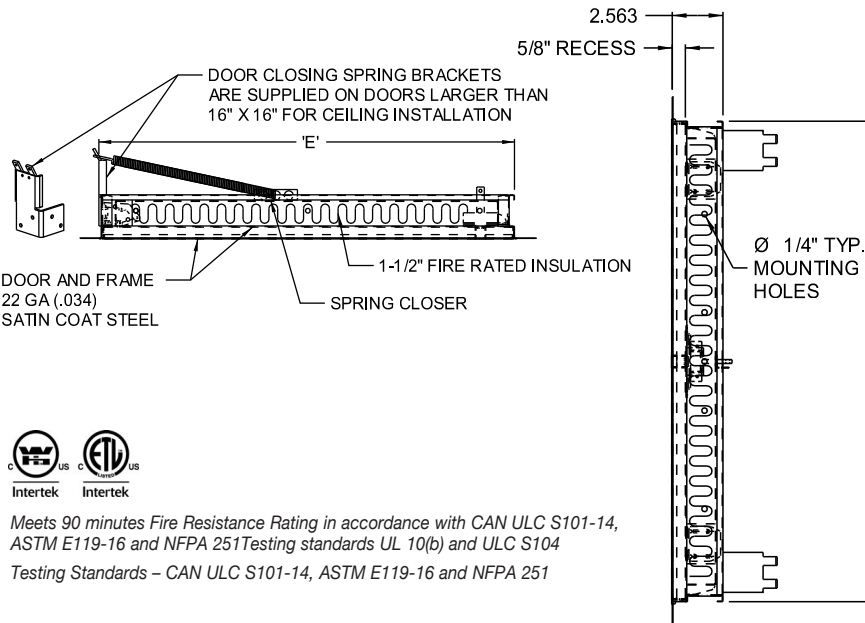

SUBMITTAL SHEET

FRONT ELEVATION

SPECIFICATIONS:

- Recessed reinforced insulated door fitted with 5/8" Fire-rated drywall.
- Concealed hinge & self-centering device ensures seamless appearance in ceiling
- Self-closing & self-latching door mechanism
- Perforated Frame ensures trouble-free application of skim coat to edge of the door
- Zinc coated steel provides superior corrosion resistance

Door: 22 ga. steel. Recessed fitted with 5/8" thick drywall suitable to accept skim coat finish on site.

Trim: 22 ga. steel. press bent for strength and rigidity with pre-punched flanges for convenient mounting and accepting skim coat finish on site

Finish: Satin coat steel

Latches: Self-latching bolt, operated by flush key

Hinge: Concealed.

Rating: (Ceilings): Meets 90 minutes Fire Resistance Rating in accordance with CAN ULC S101-14, ASTM E119-16 and NFPA 251. Testing standards UL 10(b) and ULC S104

SECTION DETAIL

OPTIONS (at additional cost)

- WB Cylinder lock, 2 keys per door, keyed alike
- Special sizes available
- _____

Fire-rated access door ceiling installation

✓	Model No.	Door Size W x H	Wall Opening	Slam Catch	Ship Wt. Lbs.
	FR-RDW 870	12 x 12	12 3/8 x 12 3/8	1	10
	FR-RDW 870	16 x 16	16 3/8 x 16 3/8	1	14
	FR-RDW 870	18 x 18	18 3/8 x 18 3/8	1	18
	FR-RDW 870	24 x 24	24 3/8 x 24 3/8	1	29
	FR-RDW 870	24 x 36	24 3/8 x 36 3/8	2	42