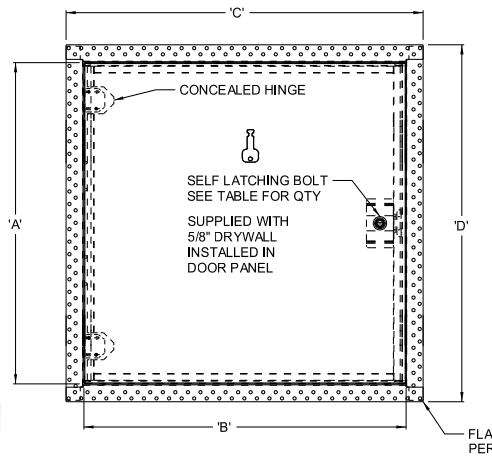

SUBMITTAL SHEET

FRONT ELEVATION

SPECIFICATIONS:

- Recessed reinforced insulated door fitted with 5/8" Fire-rated drywall.
- Concealed hinge & self-centering device ensures seamless appearance in ceiling
- Self-closing & self-latching door mechanism
- Perforated Frame ensures trouble-free application of skim coat to edge of the door
- Zinc coated steel provides superior corrosion resistance

Door: 22 ga. steel. Recessed fitted with 5/8" thick drywall suitable to accept skim coat finish on site.

Trim: 22 ga. steel. press bent for strength and rigidity with pre-punched flanges for convenient mounting and accepting skim coat finish on site

Finish: Satin coat steel

Latches: Self-latching bolt, operated by flush key

Hinge: Concealed.

Rating: (Ceilings): Meets 90 minutes Fire Resistance Rating in accordance with CAN ULC S101-14, ASTM E119-16 and NFPA 251. Testing standards UL 10(b) and ULC S104