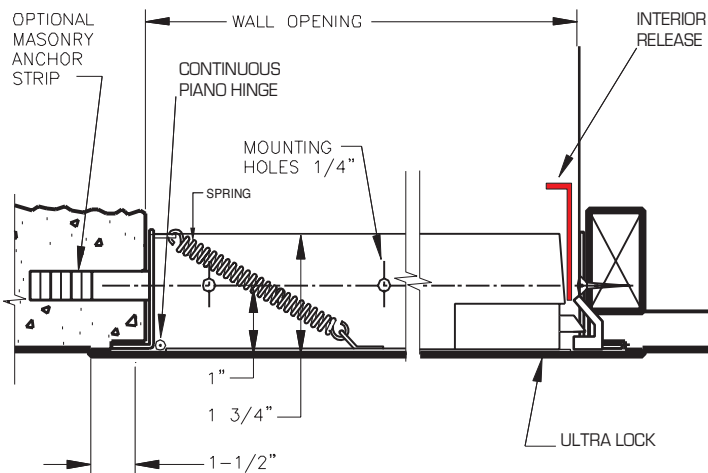

BEST in Quality! **GOOD in Price!**

SUBMITTAL SHEET

WALLS & CEILINGS

FRONT ELEVATION

SECTION DETAIL

This Premium precision-flush access door for wall and ceiling installation far surpasses other doors. The WB GP 102 Series Premium features close assist, paddle latch and interior latch release.

1. When a door increases in size, more cams are added for security in the ceiling or wall
2. For requests on clear opening after door installed, please email info@wbdoors.com
3. All installation holes must be used for proper door functionality and security
4. For custom sizes, please reach out to info@wbdoors.com
5. Clear opening may be impeded by structural or functional parts on door
6. Drawings of any door can be requested through info@wbdoors.com

SPECIFICATIONS:

- Door:** 14 ga. steel with radius corners
- Trim:** 18 ga. steel
- Finish:** Primed white baked enamel, **paintable surface**
- Latch:** Paddle latch with slam catch, flush latch release or key operated, interior latch release. * Sizes larger than 24x24 may ship with Cam Latches to prevent sagging.
- Hinges:** Continuous piano hinge only, with self-closing, spring closing self assist