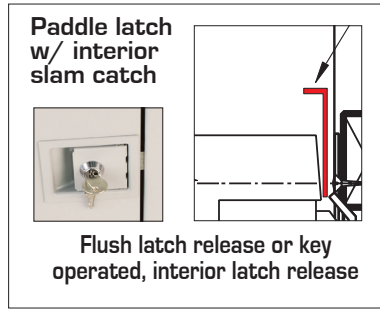

BEST in Quality! **GOOD in Price!**

SUBMITTAL SHEET

WALLS & CEILINGS

FRONT ELEVATION

SECTION DETAIL

This Premium precision-flush access door for wall and ceiling installation far surpasses other doors. The WB GP 102 Series Premium features close assist, paddle latch and interior latch release.

1. When a door increases in size, more cams are added for security in the ceiling or wall
2. For requests on clear opening after door installed, please email info@wbdoors.com
3. All installation holes must be used for proper door functionality and security
4. For custom sizes, please reach out to info@wbdoors.com
5. Clear opening may be impeded by structural or functional parts on door
6. Drawings of any door can be requested through info@wbdoors.com

SPECIFICATIONS:

- Door:** 14 ga. steel with radius corners
- Trim:** 18 ga. steel
- Finish:** Primed white baked enamel, **paintable surface**
- Latch:** Paddle latch with slam catch, flush latch release or key operated, interior latch release. * Sizes larger than 24x24 may ship with Cam Latches to prevent sagging.
- Hinges:** Continuous piano hinge only, with self-closing, spring closing self assist