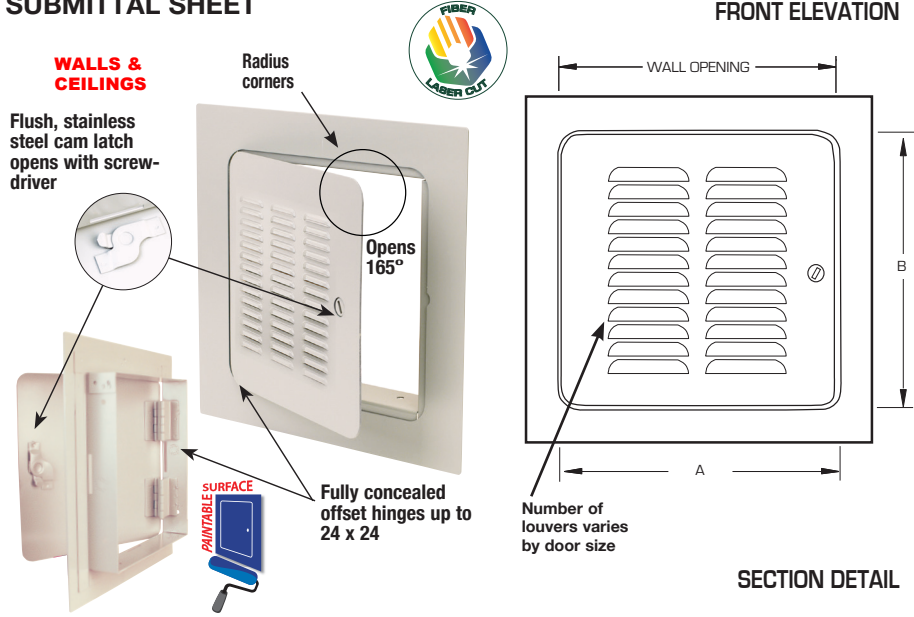

BEST in Quality! GOOD in Price!

SUBMITTAL SHEET

SPECIFICATIONS:

- Door: 14 ga. steel with radius corners
- Trim: 16 ga. steel
- Finish: Primed white baked enamel, paintable surface
- Latches: Flush, stainless steel cam latch
- Hinges: Fully-concealed hinge up to and including 24 x 24. Allows opening to 165°, Over 24 x 24 is semi-concealed allowing 180°

This Premium precision-flush access door for wall and ceiling installation promotes air flow and temperature control with louvered options

RELATED PRODUCTS

**BETTER in Quality!
 BETTER in Price!**

**WB GP 101 Series
 Draftstop Access Door**