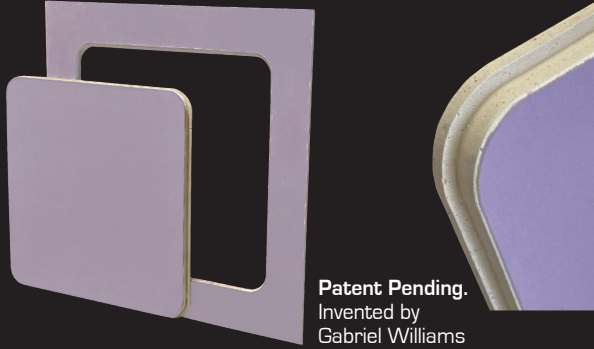

WB PHANTOM™ DW 405 Invisible Access Panel

Cross Reference to Wind-Lock, Acudor, Best Access Doors, Castle, and Intex Forms

WB DW 405 Phantom

All Drywall Ceiling Access Panel

Patent Pending.
Invented by
Gabriel Williams

Wind-Lock

Stealth
Ceiling Drop-In
Panel

Acudor

GFRG-R
Glass Fiber
Reinforced

Best Access Doors

BA-GFRG-PUR
Push-Up Radius

Castle

GRG Pop-Out
Radius Access
Panel

Intex Forms

GFRG Round
Corners

| | | | | | | |
|--|---|---|---|---|---|---|
| 100% Made in USA  | ✓ | X | X | X | X | ✓ |
| All Drywall Ceiling Access Panel | ✓ | X | X | X | X | X |
| ST-62 Sound Tested | ✓ | X | X | X | X | X |
|  Fire Rated for Ceiling | ✓ | X | X | X | X | X |
| Patent Pending Design | ✓ | X | X | X | X | X |
| Easy to Handle | ✓ | X | X | X | X | X |
| Mold & Impact Resistant Drywall | ✓ | X | X | X | X | X |
| No Crate & Mold Fees | ✓ | X | X | X | X | X |
| Best in Price | ✓ | X | X | X | X | X |
| Odd Sizes Made Quicker | ✓ | X | X | X | X | X |