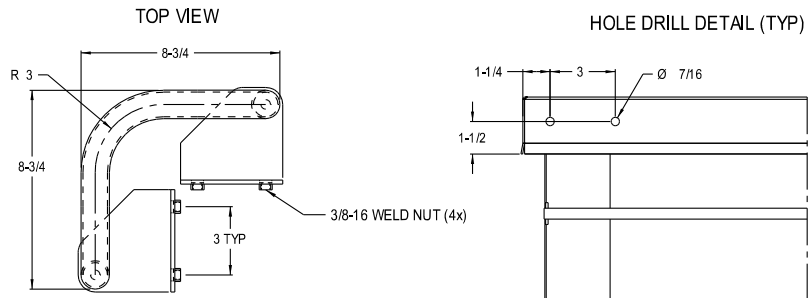

SUBMITTAL SHEET

SPECIFICATIONS:

WB Safety Grab: 1 1/4" Dia. Crew steel tube that attaches to the roof hatch extending the ladder.

- Added and improved safety whether entering or leaving the roof
- Welded construction
- Easily mounted -
- Powder coat safety yellow

✓	Model No.	Ship Wt. Lbs.
	WB Safety Grab*	-

Project: _____ Date: _____
 Contractor: _____ Architect: _____
 Sizes: _____ Quantity: _____ App Initials: _____

1330 Progress Drive • Front Royal, VA 22630 • Phone: 1-800-255-5515 • www.wbdoors.com