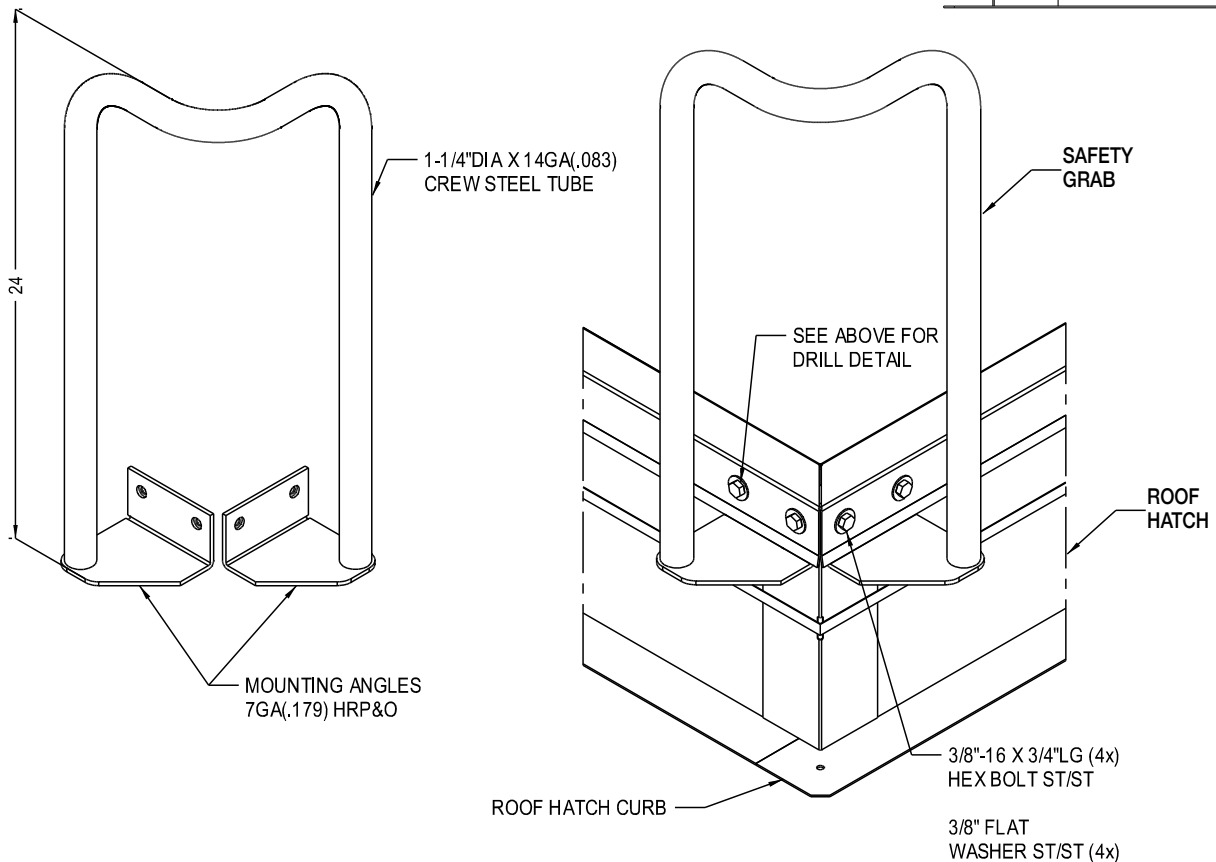

SPECIFICATIONS:

WB Safety Grab: 1 1/4" Dia. Crew steel tube that attaches to the roof hatch extending the ladder.

- Added and improved safety whether entering or leaving the roof
- Welded construction
- Easily mounted -
- Powder coat safety yellow

✓	Model No.	Ship Wt. Lbs.
	WB Safety Grab*	-